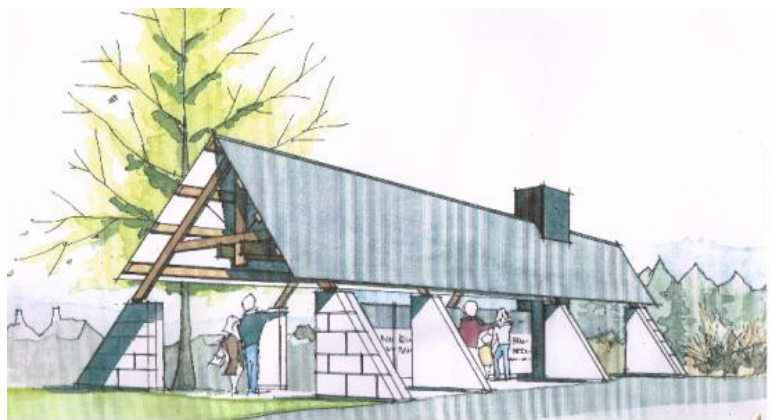

Major projects grant requests over \$20,000 were considered. 18 applicants were successful and a total of **\$380,000** was granted.

In **Ashburton**, a total of \$120,000 was granted including \$10,000 to Age Concern for the 206 Club, \$15,000 to Allenton Sports Club for work on their artificial turf, \$25,000 to Ashburton Performing Arts Theatre Trust to upgrade audio equipment, \$5,000 to Bike Methven for park maintenance, \$25,000 to Community House Mid Canterbury for building renovations, \$15,000 to Hospice Mid Canterbury for operational costs, \$15,000 to Mt Somers Village Green for the information station and \$10,000 to Rakaia Rugby Club towards the recreation centre project.

Image: Bike Methven

Image: Mt Somers Village Green

Julie Boag from the Rakaia Rugby Club said "On behalf of the Rakaia Rugby Club we would like to thank the Community Trust of Mid and South Canterbury, for their generous grant to go towards our Louvre Roof System for the Rakaia Recreation Centre.